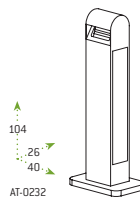

No tilting required to open, empty & clean

Integrated funnel smothers lit cigarette butts to prevent long unpleasant emissions of smoke

AT-0232-DGRY

12.5 L

+/- 3750 butts

AT-0232

Item Code	Description	Colour	Material
AT-0232-DGRY	Stand alone ash container - 12.5 L	Dark grey	Epoxy