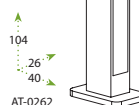

AT-0262

AT-0262-DGRY

2 L ashtray

8 L waste bin

+/- 600 butts

8 L incorporated waste bin

2

2 liter ashtray

1